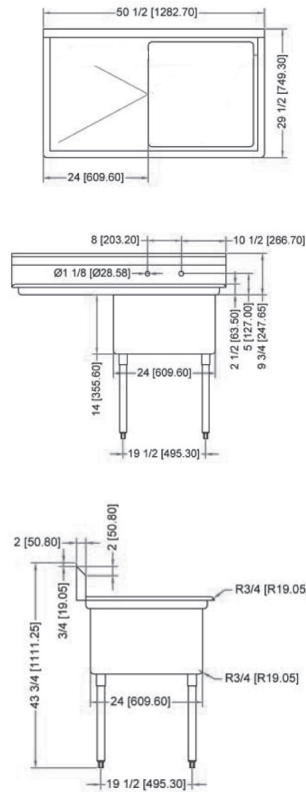

### TECHNICAL SPECIFICATION

ITEM NUMBER	DESCRIPTION	DIMENSIONS OF SINK	DRAIN BOARD	OVERALL DIMENSIONS	WEIGHT
25262	One tub sink with corner drain	18" x 21" x 14"/ 457 x 533 x 355.6 mm	N/A	23" x 26 1/2" x 44"/ 584 x 673 x 1117.6 mm	53 lbs./ 24 kg
43772	One tub sink with center drain				
25263	One tub sink with corner drain	18" x 21" x 14"/ 457 x 533 x 355.6 mm	Left	38 1/2" x 26 1/2" x 44"/ 978 x 673 x 1117.6 mm	62 lbs./ 28 kg
43771	One tub sink with center drain				
25264	One tub sink with corner drain	18" x 21" x 14"/ 457 x 533 x 355.6 mm	Right	38 1/2" x 26 1/2" x 44"/ 978 x 673 x 1117.6 mm	62 lbs./ 28 kg
43773	One tub sink with center drain				
25265	One tub sink with corner drain	18" x 21" x 14"/ 457 x 533 x 355.6 mm	2	54" x 26 1/2" x 44"/ 1371.6 x 673 x 1117.6 mm	71 lbs./ 32 kg
43774	One tub sink with center drain				

## POT SINK - 24" x 24" x 14" ONE TUB SINK

**ONE TUB SINK  
WITHOUT DRAIN BOARD**

**ONE TUB SINK  
WITH LEFT DRAIN BOARD**

**ONE TUB SINK  
WITH RIGHT DRAIN BOARD**

**ONE TUB SINK  
WITH TWO DRAIN BOARD**

### TECHNICAL SPECIFICATION

ITEM NUMBER	DESCRIPTION	DIMENSIONS OF SINK	DRAIN BOARD	OVERALL DIMENSIONS	WEIGHT
22118	One tub sink with corner drain	24" x 24" x 14"/ 609.6 x 609.6 x 355.6 mm	N/A	29" x 29 1/2" x 44"/ 736.6 x 749 x 1117.6 mm	45 lbs./ 20 kg
43783	One tub sink with center drain				
25253	One tub sink with corner drain	24" x 24" x 14"/ 609.6 x 609.6 x 355.6 mm	Left	50 1/2" x 29 1/2" x 44"/ 1282.7 x 749 x 1117.6 mm	75 lbs./ 30 kg
41855	One tub sink with center drain				
25254	One tub sink with corner drain	24" x 24" x 14"/ 609.6 x 609.6 x 355.6 mm	Right	50 1/2" x 29 1/2" x 44"/ 1282.7 x 749 x 1117.6 mm	75 lbs./ 30 kg
43784	One tub sink with center drain				
25255	One tub sink with corner drain	24" x 24" x 14"/ 609.6 x 609.6 x 355.6 mm	2	72" x 29 1/2" x 44"/ 1829 x 749 x 1117.6 mm	75 lbs./ 30 kg
43785	One tub sink with center drain				