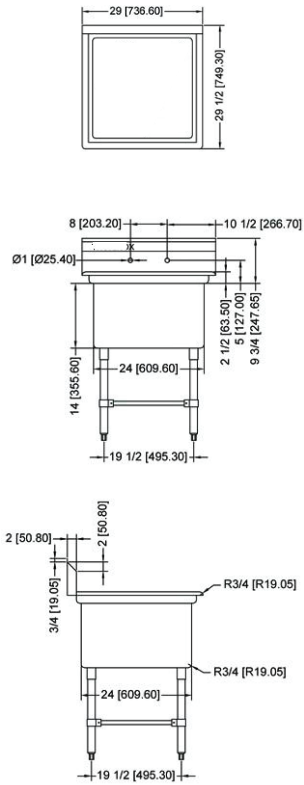

### TECHNICAL SPECIFICATION

ITEM NUMBER	DESCRIPTION	DIMENSIONS OF SINK	DRAIN BOARD	OVERALL DIMENSIONS	WEIGHT
25262	One tub sink with corner drain	18" x 21" x 14"/ 457 x 533 x 355.6 mm	N/A	23" x 26 1/2" x 44"/ 584 x 673 x 1117.6 mm	53 lbs./ 24 kg
43772	One tub sink with center drain				
25263	One tub sink with corner drain	18" x 21" x 14"/ 457 x 533 x 355.6 mm	Left	38 1/2" x 26 1/2" x 44"/ 978 x 673 x 1117.6 mm	62 lbs./ 28 kg
43771	One tub sink with center drain				
25264	One tub sink with corner drain	18" x 21" x 14"/ 457 x 533 x 355.6 mm	Right	38 1/2" x 26 1/2" x 44"/ 978 x 673 x 1117.6 mm	62 lbs./ 28 kg
43773	One tub sink with center drain				
25265	One tub sink with corner drain	18" x 21" x 14"/ 457 x 533 x 355.6 mm	2	54" x 26 1/2" x 44"/ 1371.6 x 673 x 1117.6 mm	71 lbs./ 32 kg
43774	One tub sink with center drain				

## POT SINK - 24" x 24" x 14" ONE TUB SINK

**ONE TUB SINK  
WITHOUT DRAIN BOARD**

**ONE TUB SINK  
WITH LEFT DRAIN BOARD**

**ONE TUB SINK  
WITH RIGHT DRAIN BOARD**

**ONE TUB SINK  
WITH TWO DRAIN BOARD**

### TECHNICAL SPECIFICATION

ITEM NUMBER	DESCRIPTION	DIMENSIONS OF SINK	DRAIN BOARD	OVERALL DIMENSIONS	WEIGHT
22118	One tub sink with corner drain	24" x 24" x 14"/ 609.6 x 609.6 x 355.6 mm	N/A	29" x 29 1/2" x 44"/ 736.6 x 749 x 1117.6 mm	45 lbs./ 20 kg
43783	One tub sink with center drain				
25253	One tub sink with corner drain	24" x 24" x 14"/ 609.6 x 609.6 x 355.6 mm	Left	50 1/2" x 29 1/2" x 44"/ 1282.7 x 749 x 1117.6 mm	75 lbs./ 30 kg
41855	One tub sink with center drain				
25254	One tub sink with corner drain	24" x 24" x 14"/ 609.6 x 609.6 x 355.6 mm	Right	50 1/2" x 29 1/2" x 44"/ 1282.7 x 749 x 1117.6 mm	75 lbs./ 30 kg
43784	One tub sink with center drain				
25255	One tub sink with corner drain	24" x 24" x 14"/ 609.6 x 609.6 x 355.6 mm	2	72" x 29 1/2" x 44"/ 1829 x 749 x 1117.6 mm	75 lbs./ 30 kg
43785	One tub sink with center drain				