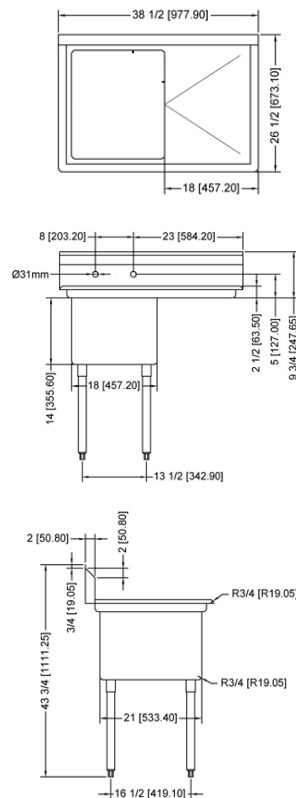

### TECHNICAL SPECIFICATION

ITEM NUMBER	DESCRIPTION	DIMENSIONS OF SINK	DRAIN BOARD	OVERALL DIMENSIONS	WEIGHT
22112	One tub sink with corner drain	18" x 18" x 11"	N/A	23" x 23 1/2" x 44"	32 lbs./ 14.5 kg
43761	One tub sink with center drain	457 x 457 x 279.4 mm	N/A	584 x 597 x 1117.6 mm	32 lbs./ 14.5 kg
25247	One tub sink with corner drain	18" x 18" x 11"	Left	38 1/2" x 23 1/2" x 44"/ 978 x 597 x 1117.6 mm	60 lbs./ 27 kg
43760	One tub sink with center drain	457 x 457 x 279.4 mm			
25248	One tub sink with corner drain	18" x 18" x 11" / 457 x 457 x 279.4 mm	Right	38 1/2" x 23 1/2" x 44"/ 978 x 597 x 1117.6 mm	60 lbs./ 27 kg
43762	One tub sink with center drain	457 x 457 x 279.4 mm			
25249	One tub sink with corner drain	18" x 18" x 11"	2	54" x 23 1/2" x 44"/ 1371.6 x 597 x 1117.6 mm	69 lbs./ 31.3 kg
43759	One tub sink with center drain	457 x 457 x 279.4 mm			

## POT SINK - 18" x 21" x 14" ONE TUB SINK

**ONE TUB SINK WITHOUT DRAIN BOARD**

**ONE TUB SINK WITH LEFT DRAIN BOARD**

**ONE TUB SINK WITH RIGHT DRAIN BOARD**

**ONE TUB SINK WITH TWO DRAIN BOARD**

### TECHNICAL SPECIFICATION

ITEM NUMBER	DESCRIPTION	DIMENSIONS OF SINK	DRAIN BOARD	OVERALL DIMENSIONS	WEIGHT
25262	One tub sink with corner drain	18" x 21" x 14"/ 457 x 533 x 355.6 mm	N/A	23" x 26 1/2" x 44"/ 584 x 673 x 1117.6 mm	53 lbs./ 24 kg
43772	One tub sink with center drain				
25263	One tub sink with corner drain	18" x 21" x 14"/ 457 x 533 x 355.6 mm	Left	38 1/2" x 26 1/2" x 44"/ 978 x 673 x 1117.6 mm	62 lbs./ 28 kg
43771	One tub sink with center drain				
25264	One tub sink with corner drain	18" x 21" x 14"/ 457 x 533 x 355.6 mm	Right	38 1/2" x 26 1/2" x 44"/ 978 x 673 x 1117.6 mm	62 lbs./ 28 kg
43773	One tub sink with center drain				
25265	One tub sink with corner drain	18" x 21" x 14"/ 457 x 533 x 355.6 mm	2	54" x 26 1/2" x 44"/ 1371.6 x 673 x 1117.6 mm	71 lbs./ 32 kg
43774	One tub sink with center drain				