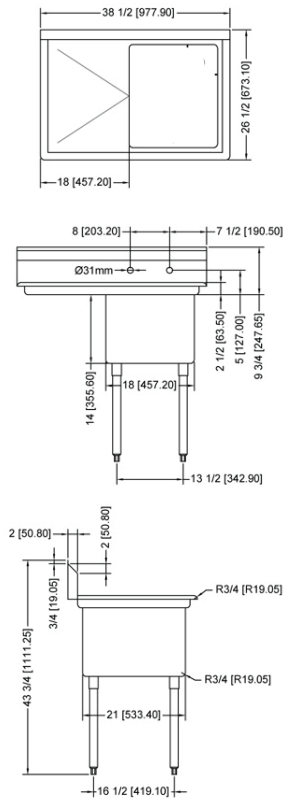

### TECHNICAL SPECIFICATION

ITEM NUMBER	DESCRIPTION	DIMENSIONS OF SINK	DRAIN BOARD	OVERALL DIMENSIONS	WEIGHT
22112	One tub sink with corner drain	18" x 18" x 11"	N/A	23" x 23 1/2" x 44"	32 lbs./ 14.5 kg
43761	One tub sink with center drain	457 x 457 x 279.4 mm	N/A	584 x 597 x 1117.6 mm	32 lbs./ 14.5 kg
25247	One tub sink with corner drain	18" x 18" x 11"	Left	38 1/2" x 23 1/2" x 44"/ 978 x 597 x 1117.6 mm	60 lbs./ 27 kg
43760	One tub sink with center drain	457 x 457 x 279.4 mm			
25248	One tub sink with corner drain	18" x 18" x 11" / 457 x 457 x 279.4 mm	Right	38 1/2" x 23 1/2" x 44"/ 978 x 597 x 1117.6 mm	60 lbs./ 27 kg
43762	One tub sink with center drain	457 x 457 x 279.4 mm			
25249	One tub sink with corner drain	18" x 18" x 11"	2	54" x 23 1/2" x 44"/ 1371.6 x 597 x 1117.6 mm	69 lbs./ 31.3 kg
43759	One tub sink with center drain	457 x 457 x 279.4 mm			

## POT SINK - 18" x 21" x 14" ONE TUB SINK

**ONE TUB SINK WITHOUT DRAIN BOARD**

**ONE TUB SINK WITH LEFT DRAIN BOARD**

**ONE TUB SINK WITH RIGHT DRAIN BOARD**

**ONE TUB SINK WITH TWO DRAIN BOARD**

### TECHNICAL SPECIFICATION

ITEM NUMBER	DESCRIPTION	DIMENSIONS OF SINK	DRAIN BOARD	OVERALL DIMENSIONS	WEIGHT
25262	One tub sink with corner drain	18" x 21" x 14"/ 457 x 533 x 355.6 mm	N/A	23" x 26 1/2" x 44"/ 584 x 673 x 1117.6 mm	53 lbs./ 24 kg
43772	One tub sink with center drain				
25263	One tub sink with corner drain	18" x 21" x 14"/ 457 x 533 x 355.6 mm	Left	38 1/2" x 26 1/2" x 44"/ 978 x 673 x 1117.6 mm	62 lbs./ 28 kg
43771	One tub sink with center drain				
25264	One tub sink with corner drain	18" x 21" x 14"/ 457 x 533 x 355.6 mm	Right	38 1/2" x 26 1/2" x 44"/ 978 x 673 x 1117.6 mm	62 lbs./ 28 kg
43773	One tub sink with center drain				
25265	One tub sink with corner drain	18" x 21" x 14"/ 457 x 533 x 355.6 mm	2	54" x 26 1/2" x 44"/ 1371.6 x 673 x 1117.6 mm	71 lbs./ 32 kg
43774	One tub sink with center drain				