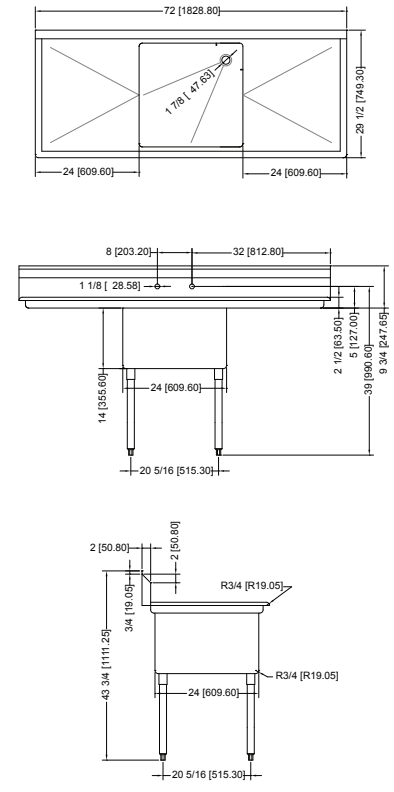

### TECHNICAL SPECIFICATION

ITEM NUMBER	DESCRIPTION	DIMENSIONS OF SINK	DRAIN BOARD	OVERALL DIMENSIONS	WEIGHT
25262	One tub sink with corner drain	18" x 21" x 14"/ 457 x 533 x 355.6 mm	N/A	23" x 26 1/2" x 44"/ 584 x 673 x 1117.6 mm	53 lbs./ 24 kg
43772	One tub sink with center drain				
25263	One tub sink with corner drain	18" x 21" x 14"/ 457 x 533 x 355.6 mm	Left	38 1/2" x 26 1/2" x 44"/ 978 x 673 x 1117.6 mm	62 lbs./ 28 kg
43771	One tub sink with center drain				
25264	One tub sink with corner drain	18" x 21" x 14"/ 457 x 533 x 355.6 mm	Right	38 1/2" x 26 1/2" x 44"/ 978 x 673 x 1117.6 mm	62 lbs./ 28 kg
43773	One tub sink with center drain				
25265	One tub sink with corner drain	18" x 21" x 14"/ 457 x 533 x 355.6 mm	2	54" x 26 1/2" x 44"/ 1371.6 x 673 x 1117.6 mm	71 lbs./ 32 kg
43774	One tub sink with center drain				

## POT SINK - 24" x 24" x 14" ONE TUB SINK

**ONE TUB SINK  
WITHOUT DRAIN BOARD**

**ONE TUB SINK  
WITH LEFT DRAIN BOARD**

**ONE TUB SINK  
WITH RIGHT DRAIN BOARD**

**ONE TUB SINK  
WITH TWO DRAIN BOARD**

### TECHNICAL SPECIFICATION

ITEM NUMBER	DESCRIPTION	DIMENSIONS OF SINK	DRAIN BOARD	OVERALL DIMENSIONS	WEIGHT
22118	One tub sink with corner drain	24" x 24" x 14"/ 609.6 x 609.6 x 355.6 mm	N/A	29" x 29 1/2" x 44"/ 736.6 x 749 x 1117.6 mm	45 lbs./ 20 kg
43783	One tub sink with center drain				
25253	One tub sink with corner drain	24" x 24" x 14"/ 609.6 x 609.6 x 355.6 mm	Left	50 1/2" x 29 1/2" x 44"/ 1282.7 x 749 x 1117.6 mm	75 lbs./ 30 kg
41855	One tub sink with center drain				
25254	One tub sink with corner drain	24" x 24" x 14"/ 609.6 x 609.6 x 355.6 mm	Right	50 1/2" x 29 1/2" x 44"/ 1282.7 x 749 x 1117.6 mm	75 lbs./ 30 kg
43784	One tub sink with center drain				
25255	One tub sink with corner drain	24" x 24" x 14"/ 609.6 x 609.6 x 355.6 mm	2	72" x 29 1/2" x 44"/ 1829 x 749 x 1117.6 mm	75 lbs./ 30 kg
43785	One tub sink with center drain				