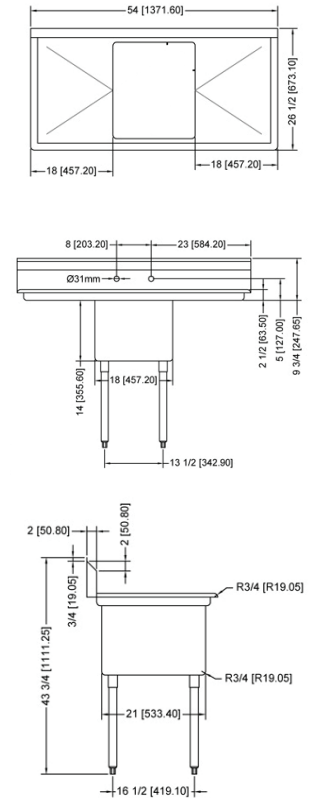

## POT SINK - 18" x 21" x 14" ONE TUB SINK

**ONE TUB SINK WITHOUT DRAIN BOARD**

**ONE TUB SINK WITH LEFT DRAIN BOARD**

**ONE TUB SINK WITH RIGHT DRAIN BOARD**

**ONE TUB SINK WITH TWO DRAIN BOARD**

### TECHNICAL SPECIFICATION

ITEM NUMBER	DESCRIPTION	DIMENSIONS OF SINK	DRAIN BOARD	OVERALL DIMENSIONS	WEIGHT
25262	One tub sink with corner drain	18" x 21" x 14"/ 457 x 533 x 355.6 mm	N/A	23" x 26 1/2" x 44"/ 584 x 673 x 1117.6 mm	53 lbs./ 24 kg
43772	One tub sink with center drain				
25263	One tub sink with corner drain	18" x 21" x 14"/ 457 x 533 x 355.6 mm	Left	38 1/2" x 26 1/2" x 44"/ 978 x 673 x 1117.6 mm	62 lbs./ 28 kg
43771	One tub sink with center drain				
25264	One tub sink with corner drain	18" x 21" x 14"/ 457 x 533 x 355.6 mm	Right	38 1/2" x 26 1/2" x 44"/ 978 x 673 x 1117.6 mm	62 lbs./ 28 kg
43773	One tub sink with center drain				
25265	One tub sink with corner drain	18" x 21" x 14"/ 457 x 533 x 355.6 mm	2	54" x 26 1/2" x 44"/ 1371.6 x 673 x 1117.6 mm	71 lbs./ 32 kg
43774	One tub sink with center drain				

### TECHNICAL SPECIFICATION

ITEM NUMBER	DESCRIPTION	DIMENSIONS OF SINK	DRAIN BOARD	OVERALL DIMENSIONS	WEIGHT
22118	One tub sink with corner drain	24" x 24" x 14"/ 609.6 x 609.6 x 355.6 mm	N/A	29" x 29 1/2" x 44"/ 736.6 x 749 x 1117.6 mm	45 lbs./ 20 kg
43783	One tub sink with center drain				
25253	One tub sink with corner drain	24" x 24" x 14"/ 609.6 x 609.6 x 355.6 mm	Left	50 1/2" x 29 1/2" x 44"/ 1282.7 x 749 x 1117.6 mm	75 lbs./ 30 kg
41855	One tub sink with center drain				
25254	One tub sink with corner drain	24" x 24" x 14"/ 609.6 x 609.6 x 355.6 mm	Right	50 1/2" x 29 1/2" x 44"/ 1282.7 x 749 x 1117.6 mm	75 lbs./ 30 kg
43784	One tub sink with center drain				
25255	One tub sink with corner drain	24" x 24" x 14"/ 609.6 x 609.6 x 355.6 mm	2	72" x 29 1/2" x 44"/ 1829 x 749 x 1117.6 mm	75 lbs./ 30 kg
43785	One tub sink with center drain				