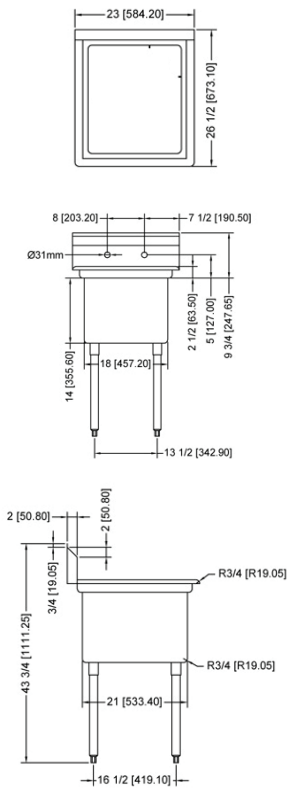

### TECHNICAL SPECIFICATION

ITEM NUMBER	DESCRIPTION	DIMENSIONS OF SINK	DRAIN BOARD	OVERALL DIMENSIONS	WEIGHT
22112	One tub sink with corner drain	18" x 18" x 11"	N/A	23" x 23 1/2" x 44"	32 lbs./ 14.5 kg
43761	One tub sink with center drain	457 x 457 x 279.4 mm	N/A	584 x 597 x 1117.6 mm	32 lbs./ 14.5 kg
25247	One tub sink with corner drain	18" x 18" x 11"	Left	38 1/2" x 23 1/2" x 44"/ 978 x 597 x 1117.6 mm	60 lbs./ 27 kg
43760	One tub sink with center drain	457 x 457 x 279.4 mm			
25248	One tub sink with corner drain	18" x 18" x 11" / 457 x 457 x 279.4 mm	Right	38 1/2" x 23 1/2" x 44"/ 978 x 597 x 1117.6 mm	60 lbs./ 27 kg
43762	One tub sink with center drain	457 x 457 x 279.4 mm			
25249	One tub sink with corner drain	18" x 18" x 11"	2	54" x 23 1/2" x 44"/ 1371.6 x 597 x 1117.6 mm	69 lbs./ 31.3 kg
43759	One tub sink with center drain	457 x 457 x 279.4 mm			

## POT SINK - 18" x 21" x 14" ONE TUB SINK

**ONE TUB SINK WITHOUT DRAIN BOARD**

**ONE TUB SINK WITH LEFT DRAIN BOARD**

**ONE TUB SINK WITH RIGHT DRAIN BOARD**

**ONE TUB SINK WITH TWO DRAIN BOARD**

### TECHNICAL SPECIFICATION

ITEM NUMBER	DESCRIPTION	DIMENSIONS OF SINK	DRAIN BOARD	OVERALL DIMENSIONS	WEIGHT
25262	One tub sink with corner drain	18" x 21" x 14"/ 457 x 533 x 355.6 mm	N/A	23" x 26 1/2" x 44"/ 584 x 673 x 1117.6 mm	53 lbs./ 24 kg
43772	One tub sink with center drain				
25263	One tub sink with corner drain	18" x 21" x 14"/ 457 x 533 x 355.6 mm	Left	38 1/2" x 26 1/2" x 44"/ 978 x 673 x 1117.6 mm	62 lbs./ 28 kg
43771	One tub sink with center drain				
25264	One tub sink with corner drain	18" x 21" x 14"/ 457 x 533 x 355.6 mm	Right	38 1/2" x 26 1/2" x 44"/ 978 x 673 x 1117.6 mm	62 lbs./ 28 kg
43773	One tub sink with center drain				
25265	One tub sink with corner drain	18" x 21" x 14"/ 457 x 533 x 355.6 mm	2	54" x 26 1/2" x 44"/ 1371.6 x 673 x 1117.6 mm	71 lbs./ 32 kg
43774	One tub sink with center drain				