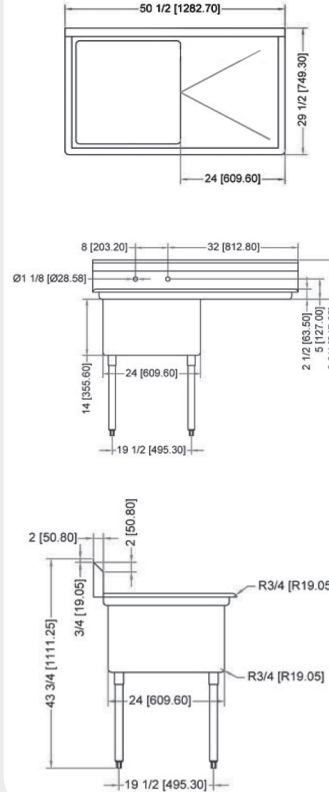

### TECHNICAL SPECIFICATION

ITEM NUMBER	DESCRIPTION	DIMENSIONS OF SINK	DRAIN BOARD	OVERALL DIMENSIONS	WEIGHT
25262	One tub sink with corner drain	18" x 21" x 14"/ 457 x 533 x 355.6 mm	N/A	23" x 26 1/2" x 44"/ 584 x 673 x 1117.6 mm	53 lbs./ 24 kg
43772	One tub sink with center drain				
25263	One tub sink with corner drain	18" x 21" x 14"/ 457 x 533 x 355.6 mm	Left	38 1/2" x 26 1/2" x 44"/ 978 x 673 x 1117.6 mm	62 lbs./ 28 kg
43771	One tub sink with center drain				
25264	One tub sink with corner drain	18" x 21" x 14"/ 457 x 533 x 355.6 mm	Right	38 1/2" x 26 1/2" x 44"/ 978 x 673 x 1117.6 mm	62 lbs./ 28 kg
43773	One tub sink with center drain				
25265	One tub sink with corner drain	18" x 21" x 14"/ 457 x 533 x 355.6 mm	2	54" x 26 1/2" x 44"/ 1371.6 x 673 x 1117.6 mm	71 lbs./ 32 kg
43774	One tub sink with center drain				

## POT SINK - 24" x 24" x 14" ONE TUB SINK

**ONE TUB SINK  
WITHOUT DRAIN BOARD**

**ONE TUB SINK  
WITH LEFT DRAIN BOARD**

**ONE TUB SINK  
WITH RIGHT DRAIN BOARD**

**ONE TUB SINK  
WITH TWO DRAIN BOARD**

### TECHNICAL SPECIFICATION

ITEM NUMBER	DESCRIPTION	DIMENSIONS OF SINK	DRAIN BOARD	OVERALL DIMENSIONS	WEIGHT
22118	One tub sink with corner drain	24" x 24" x 14"/ 609.6 x 609.6 x 355.6 mm	N/A	29" x 29 1/2" x 44"/ 736.6 x 749 x 1117.6 mm	45 lbs./ 20 kg
43783	One tub sink with center drain				
25253	One tub sink with corner drain	24" x 24" x 14"/ 609.6 x 609.6 x 355.6 mm	Left	50 1/2" x 29 1/2" x 44"/ 1282.7 x 749 x 1117.6 mm	75 lbs./ 30 kg
41855	One tub sink with center drain				
25254	One tub sink with corner drain	24" x 24" x 14"/ 609.6 x 609.6 x 355.6 mm	Right	50 1/2" x 29 1/2" x 44"/ 1282.7 x 749 x 1117.6 mm	75 lbs./ 30 kg
43784	One tub sink with center drain				
25255	One tub sink with corner drain	24" x 24" x 14"/ 609.6 x 609.6 x 355.6 mm	2	72" x 29 1/2" x 44"/ 1829 x 749 x 1117.6 mm	75 lbs./ 30 kg
43785	One tub sink with center drain				